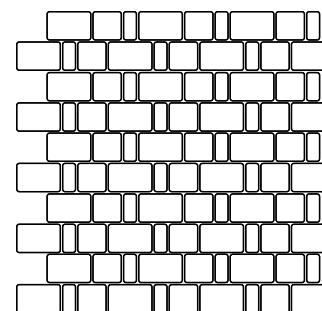

Via Romana VR 12

Stein	Menge	m²
24,0 x 16,0	13,0	0,50
16,0 x 16,0	13,0	0,33
16,0 x 8,0	13,0	0,17