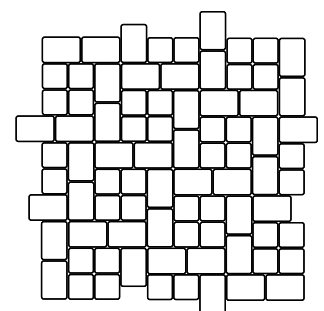

Stein	Menge	m ²
24,0 x 16,0	19,0	0,75
16,0 x 16,0	9,0	0,24

Via Romana VR 08

Stein	Menge	m ²
24,0 x 16,0	16,0	0,62
16,0 x 16,0	16,0	0,41

Via Romana VR 09

Stein	Menge	m ²
24,0 x 16,0	13,0	0,51
16,0 x 16,0	13,0	0,31
16,0 x 8,0	15,0	0,19