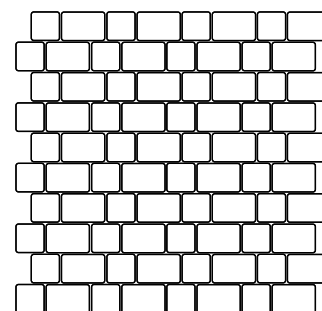

Via Romana VR 08

Stein	Menge	m²
24,0 x 16,0	16,0	0,62
16,0 x 16,0	16,0	0,41