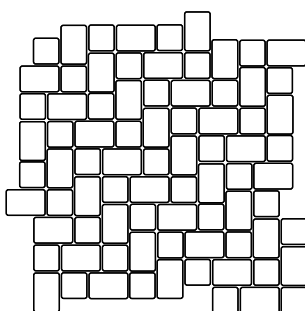

Via Romana VR 05

Stein	Menge	m²
24,0 x 16,0	15,0	0,60
16,0 x 16,0	15,0	0,39