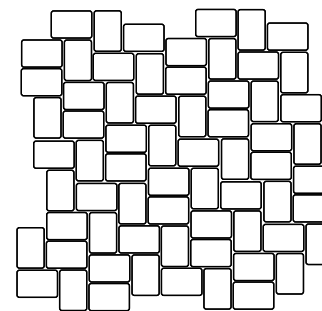

Verlegemuster

Via Romana VR 01

Stein	Menge	m ²
16,0 x 16,0	39,0	1,00

Via Romana VR 02

Stein	Menge	m ²
24,0 x 16,0	26,0	1,00

Via Romana VR 03

Stein	Menge	m ²
24,0 x 16,0	26,0	1,00

Via Romana VR 04