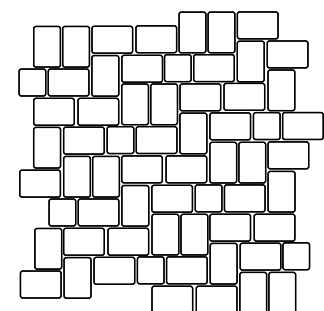

Via Romana VR 06

Stein	Menge	m²
24,0 x 16,0	23,0	0,90
16,0 x 16,0	3,0	0,08