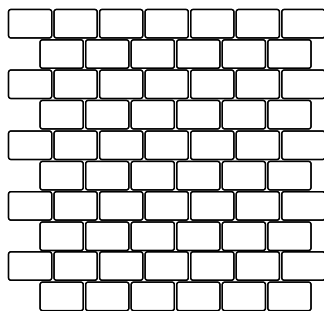

Via Romana VR 02

Stein	Menge	m²
24,0 x 16,0	26,0	1,00