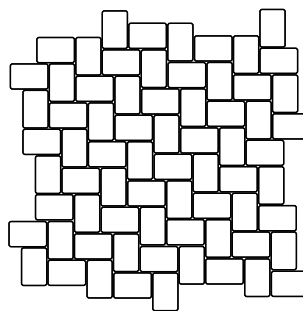

Verlegemuster

Via Romana VR 01

Stein	Menge	m ²
16,0 x 16,0	39,0	1,00

Via Romana VR 02

Stein	Menge	m ²
24,0 x 16,0	26,0	1,00

Via Romana VR 03

Stein	Menge	m ²
24,0 x 16,0	26,0	1,00

Via Romana VR 04